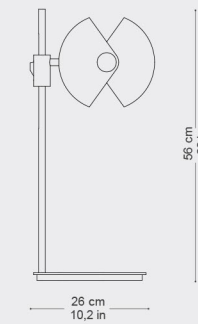

LIGHT SOURCES

1x E27/E26 Led Max: 15W