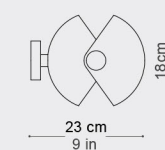

LIGHT SOURCES

1x E27/E26 Led Max: 15W